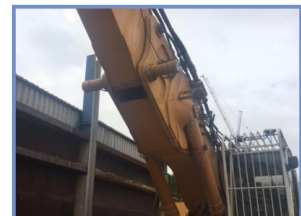

Liebherr 954

£POA

Liebherr 954 Demolition Spec.
 Quick Attach Excavator Equipment.
 Change from Demo Spec To Excavator Digger.
 Very Good Original Machine.
 New Engine. Original Paint.
 One Owner from New. Dry & Tight.

Product Details	
Category/Type	Demolition Excavators
Make	Liebherr
Model	954
Year	1999
Hours	12000