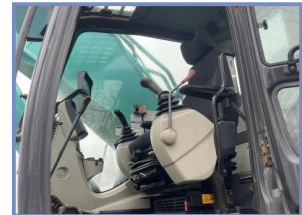

KOBELCO SK350-10

£80,000.00

KOBELCO SK350-10. YOM 2018. 4100 HRS. 800 M PADS. UNDERCARRIAGE 80%. HILL QUICK HITCH. AIR SEAT. HEATED SEAT. HINO ENGINE. ALL ROUND CAMERA VISION. PIPED FOR ATTACHMENTS ROTATION. VERY GOOD ORIGINAL OPERATING EXCAVATOR. TRANSPORT SHIPPING ARRANGED AT COST.