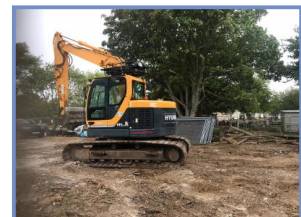

HYAUNDAI ROBEX145LCRS

£28,000.00

HYAUNDAI ROBEX 145LCRS ZERO TAIL SWING EXCAVATOR. 14.5 TON. STEEL TRACKS. QUICK HITCH. PIPED FOR ATTACHMENTS. AIR CON. CAB GUARDS. BUCKET. VERY GOOD OPERATING ORIGINAL CONDITION EXCAVATOR.

Product Details

Product Details	
Category/Type	Excavators
Make	HYAUNDAI
Model	ROBEX145LCRS
Year	2014
Hours	5600

85 Great Portland Street, London, W1W 7LT
Tel: +44 870 760 2671 Fax: +44 870 760 2672
www.hymac-machinerysales.com info@hymac.com