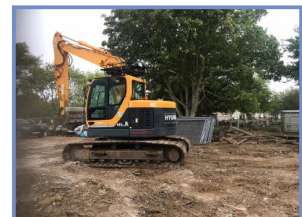

HYAUNDAI ROBEX145LCRS

£POA

HYAUNDAI ROBEX 145LCRS. CE.ZERO TAIL SWING EXCAVATOR. 14.5 TON. STEEL TRACKS.QUICK HITCH. PIPED FOR ATTACHMENTS.

AIR CON. CAB GUARDS. BUCKET.

VERY GOOD OPERATING ORIGINAL CONDITION EXCAVATOR.

Product Details

Category/Type	Excavators
Make	HYAUNDAI
Model	ROBEX145LCRS
Year	2014
Hours	5600

85 Great Portland Street, London, W1W 7LT

Tel: +44 870 760 2671 Fax: +44 870 760 2672

www.hymac-machinerysales.com info@hymac.com