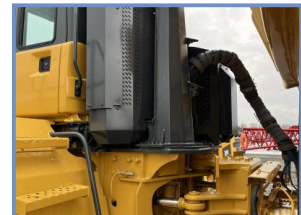

BELL B35D

£80,000.00

BELL B35D DUMP TRUCK. YOM 2015. 9800 HRS. TYRES 75%.
VERY GOOD OPERATING TRUCK.

Product Details

Product Details	
Category/Type	Dump Trucks/Off High Way Haul Trucks
Make	BELL
Model	B35D
Year	2015
Hours	9800